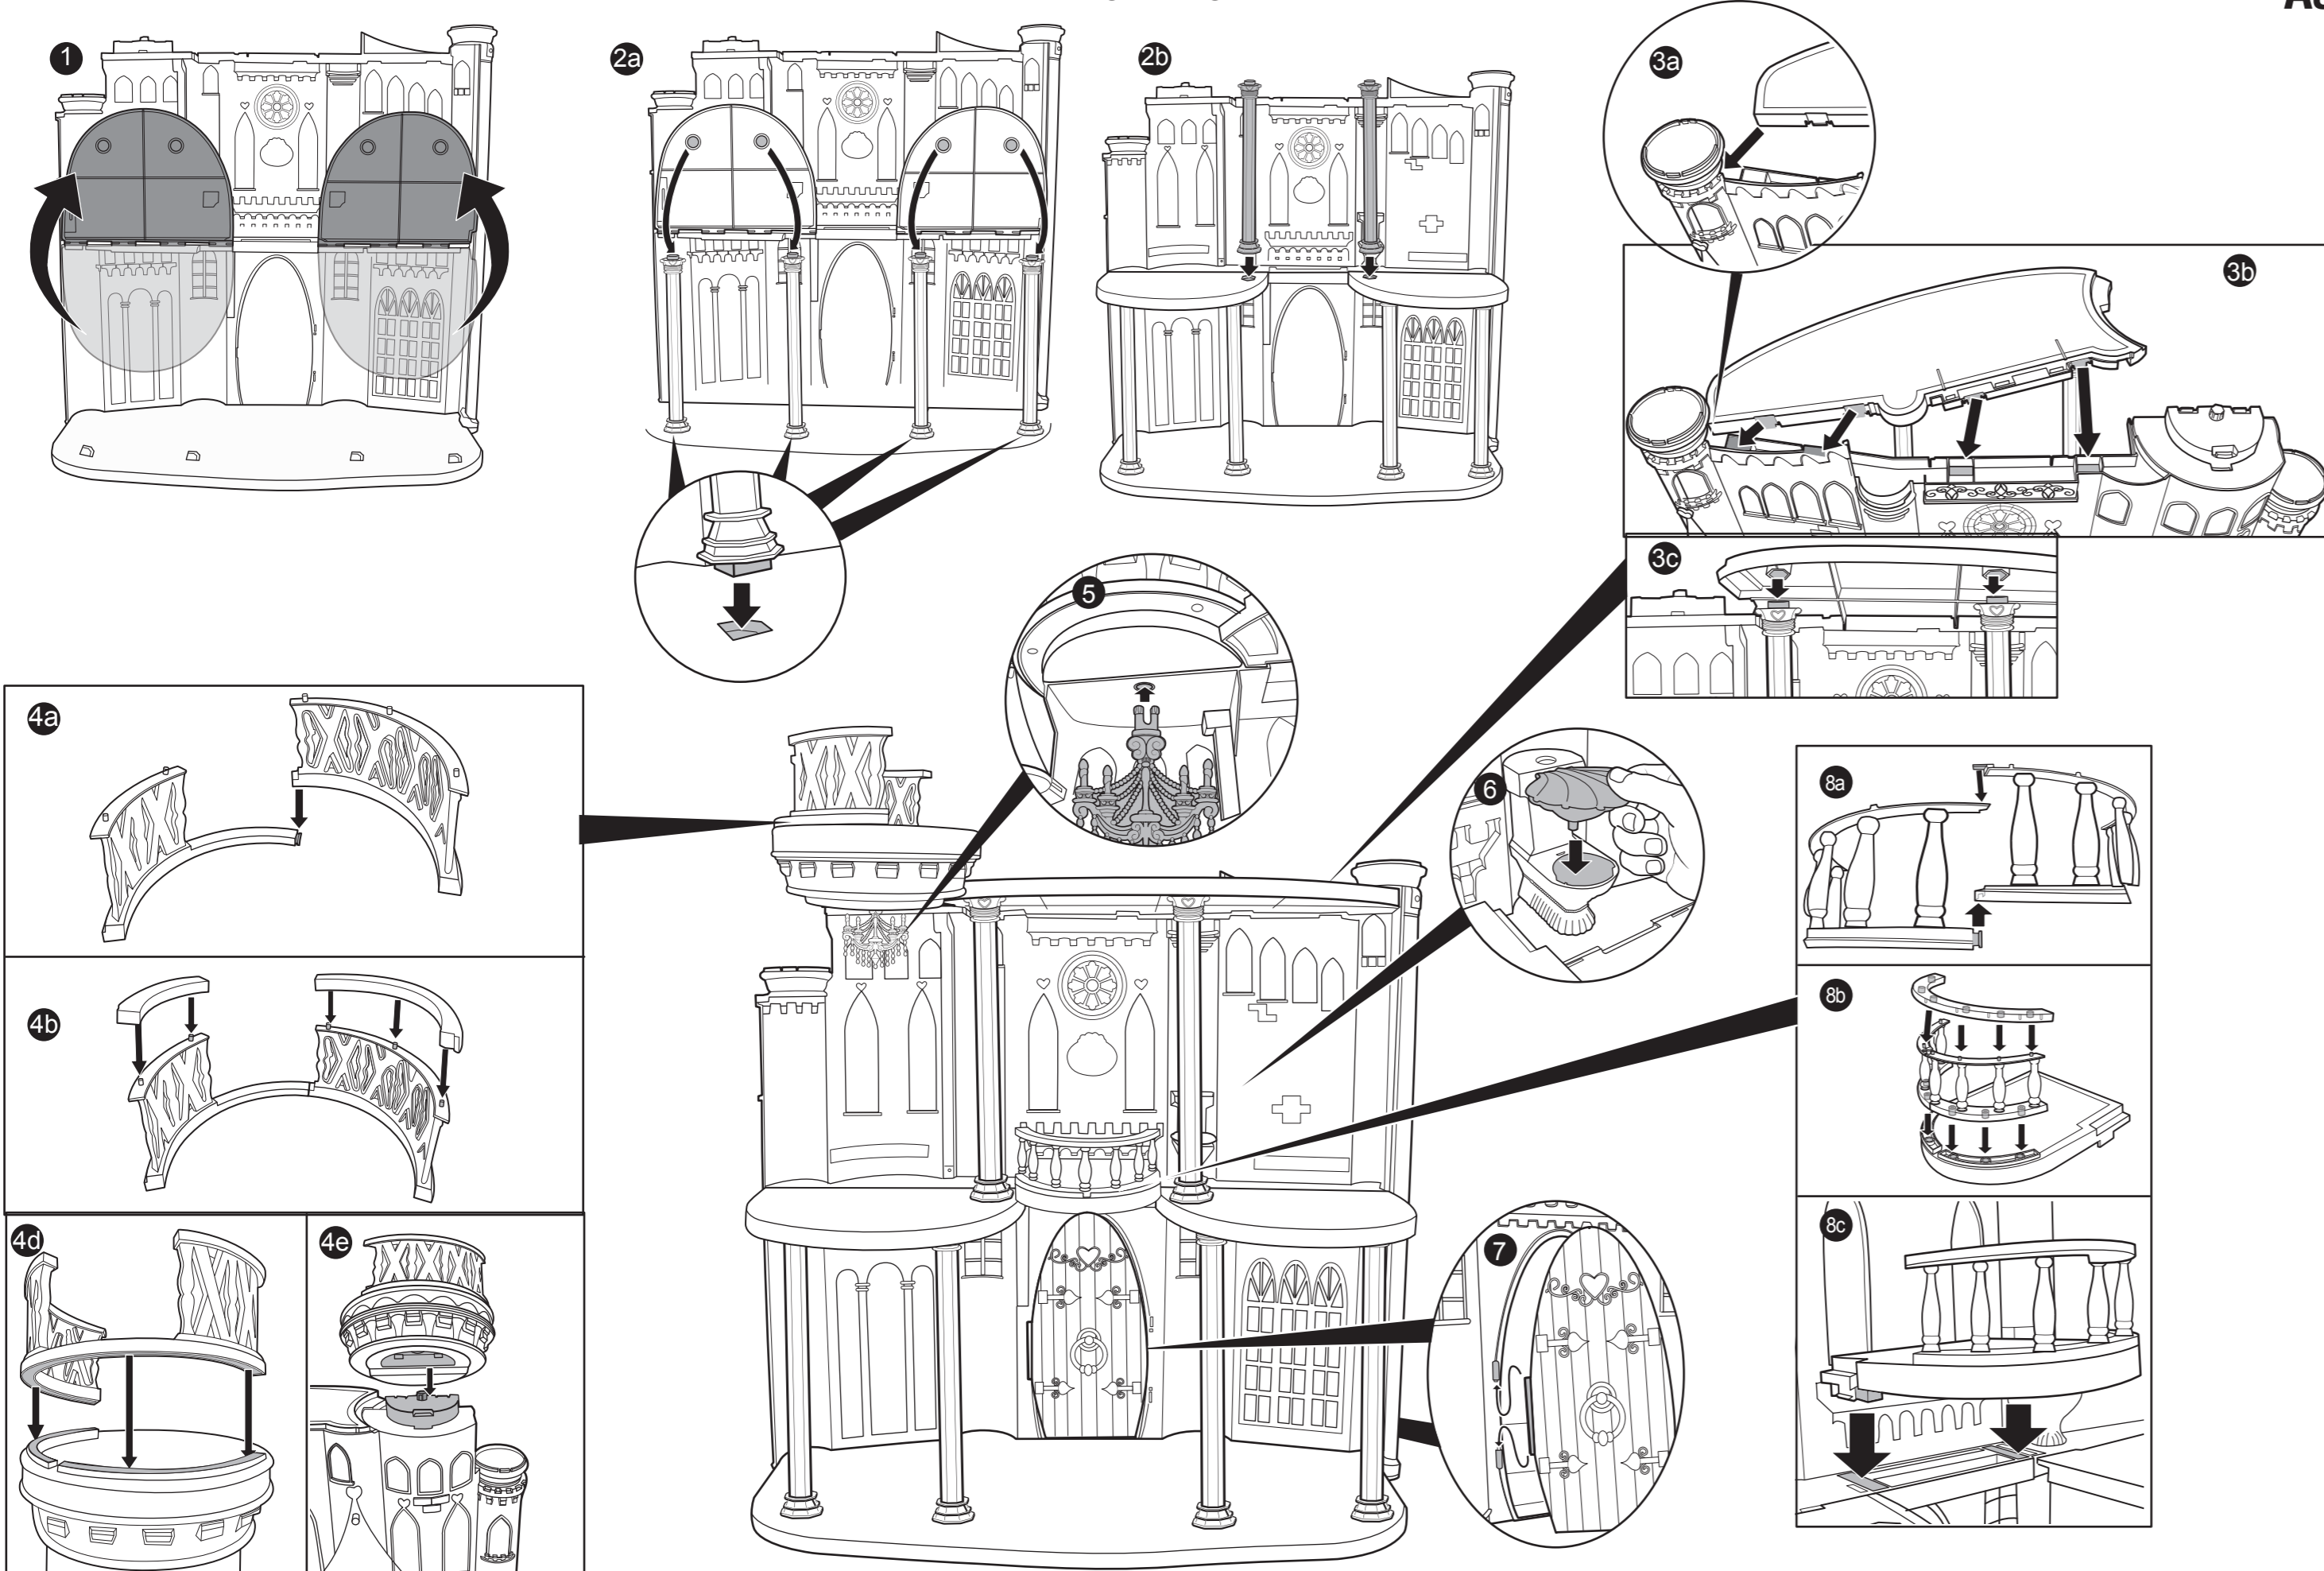

INSIDE CASTLE